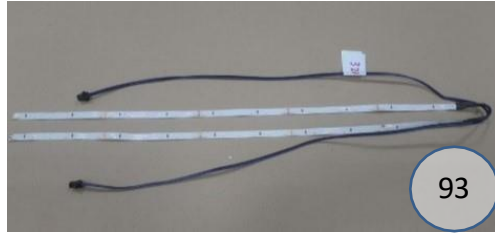

# 6620613

Call out	Description
	Blown Fiber
	Cushion Chaise Pad – Top Pad
	Cushion Foam
	KD Component
	Cover

For more RPs' information, please see the following page.

*Signature*  
DESIGN  
BY **ASHLEY**