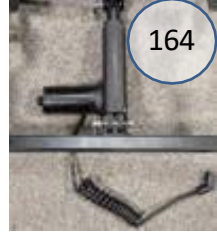

# 6620613

Call out	Description
	Blown Fiber
	Cushion Chaise Pad – Top Pad
	Cushion Foam
	KD Component
	Cover

For more RPs' information, please see the following page.

*Signature*  
DESIGN  
BY **ASHLEY**